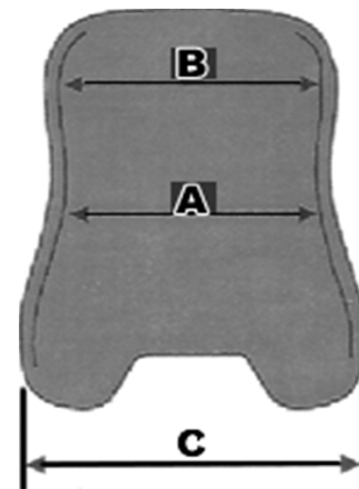

BMA SEAT DIMENSIONS AND FITTING GUIDE

SHAPE	SIZE	A	B	C	MSRP	
					Std. Fiberglass	Carbon
BA8	KidKart	25	26	35	\$129	\$247
	XXXS	26	28	40	\$129	\$247
	XXS	28	29	39.5	\$129	\$247
	JCD	27	27.5	40	\$129	\$247
	JRCD	28	30	42	\$169	\$247
	XS	28.5	30	41.5	\$169	\$279
	S	29	32	41.5	\$169	\$279
	M	31.5	33.5	42	\$169	\$279
	L	32.5	35	43.5	\$169	\$279
	XL	33	36.5	44.5	\$169	\$279

B11	S	27.5	31	40	\$169	\$279
	JR	30	34	42.5	\$169	\$279
	SM	29	31.5	41	\$169	\$279
	ML	31	35.5	43	\$169	\$279
	XL	34	38	42	\$199	\$299
	XLD	33	38	41.5	\$199	\$299
	XL DT	33	38.5	42	\$199	\$299
	XXLDT	37.5	42	50	\$199	\$299

B4CLD	S	26	31	41.5	\$129	\$295
	M	30.5	33	45.5	\$129	\$295
	L	33	38	49	\$129	\$295
	XL	36.5	40	50	\$129	\$295

NOTE ALL DIMENSIONS ARE IN CENTIMETERS

NOTE ALL DIMENSIONS ARE IN CENTIMETERS

ADDITIONAL PRODUCTS