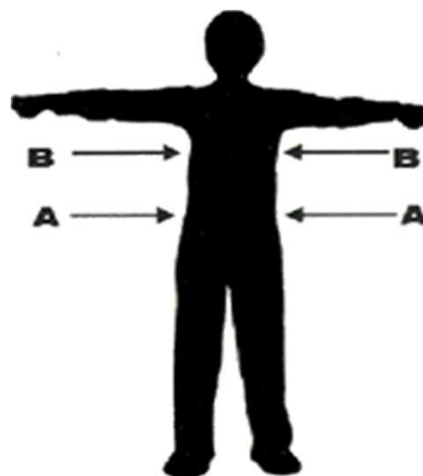

BMA SEAT DIMENSIONS AND FITTING GUIDE

SHAPE	SIZE	A	B	C	MSRP	
					Std. Fiberglass	Carbon
BA8	KidKart	25	26	35	\$129	\$247
	XXXS	26	28	40	\$129	\$247
	XXS	28	29	39.5	\$129	\$247
	JCD	27	27.5	40	\$129	\$247
	JRCD	28	30	42	\$169	\$247
	XS	28.5	30	41.5	\$169	\$279
	S	29	32	41.5	\$169	\$279
	M	31.5	33.5	42	\$169	\$279
	L	32.5	35	43.5	\$169	\$279
	XL	33	36.5	44.5	\$169	\$279

B11	S	27.5	31	40	\$169	\$279
	JR	30	34	42.5	\$169	\$279
	SM	29	31.5	41	\$169	\$279
	ML	31	35.5	43	\$169	\$279
	XL	34	38	42	\$199	\$299
	XLD	33	38	41.5	\$199	\$299
	XL DT	33	38.5	42	\$199	\$299
	XXLDT	37.5	42	50	\$199	\$299

B4CLD	S	26	31	41.5	\$129	\$295
	M	30.5	33	45.5	\$129	\$295
	L	33	38	49	\$129	\$295
	XL	36.5	40	50	\$129	\$295

NOTE ALL DIMENSIONS ARE IN CENTIMETERS

NOTE ALL DIMENSIONS ARE IN CENTIMETERS

ADDITIONAL PRODUCTS